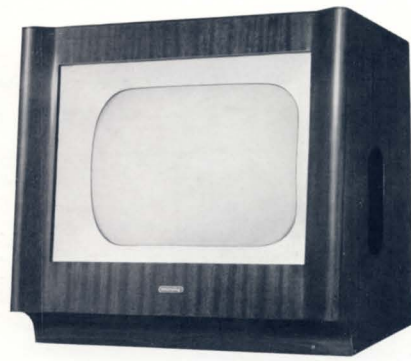

murphy VU150

Table model television receiver with 12-in. tube operating on A.C. or D.C. mains. Two R.F. stages. Interference limiters for sound and picture. Walnut cabinet.
PRICE £72 · 0 · 0 TAX PAID

murphy V204