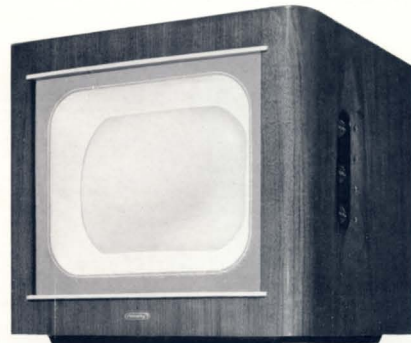

murphy V200A

VU200A for operating on A.C. or D.C. mains.
PRICE £74 · 0 · 0 TAX PAID