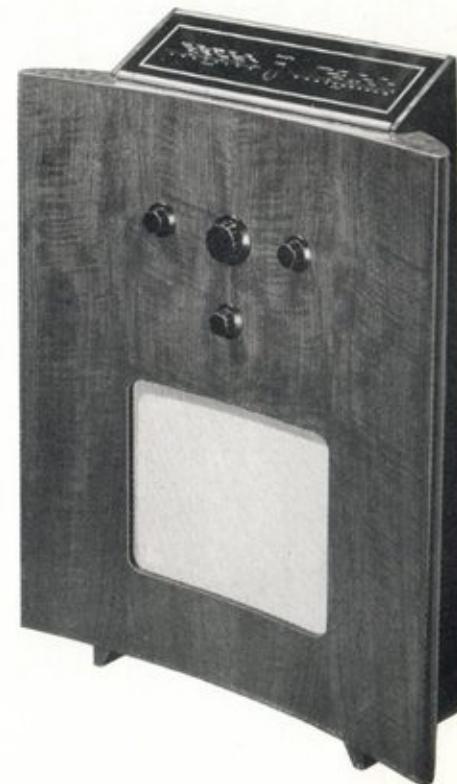

***price £18·0·0 tax paid  
without batteries***

***murphy  
A186***

Five-valve A.C. superhet giving excellent quality of reproduction. Long, medium and short wavebands. Magic eye tuning indicator. Variable selectivity. Walnut cabinet. Pick-up and extension speaker sockets. Built-in aerial for local station reception.

***price £34·10·0 tax paid***

***murphy A188C***

"Baffle" console. Seven-valve superhet. Long and medium wavebands. Cabinet of American walnut with burr elm top panel. Magic eye tuning indicator. Push-pull output. Delayed A.G.C. Variable selectivity with four position tone control. Pick-up and extension speaker sockets. Frame aerial for local listening.

***price £47·0·0 tax paid***

***murphy* A192**

A compact five-valve receiver for A.C. mains. Three wavebands giving an exceptional range for so small a model. Trawler waveband version available. Extension speaker sockets. Attractive modern plastic cabinet.