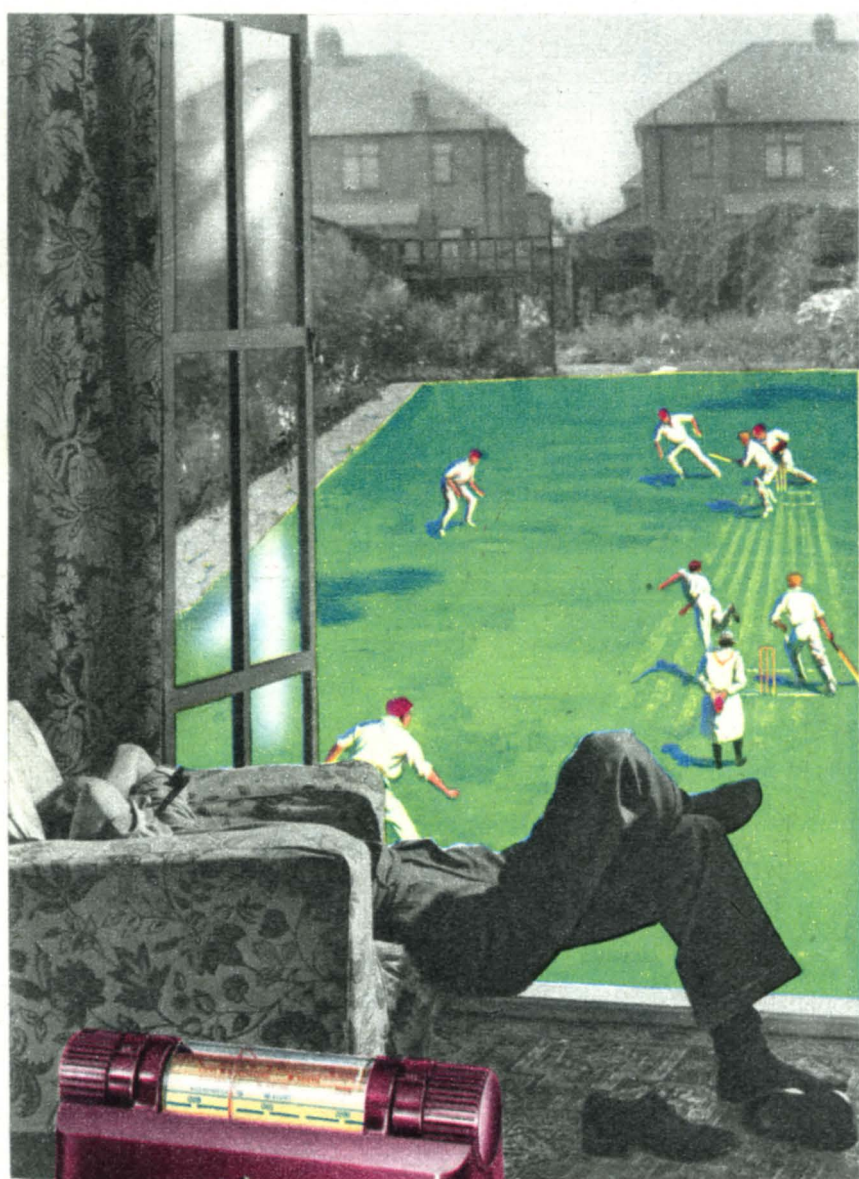

Hot, still summer afternoon ; little cotton-wool clouds lazing in the sky ; bees humming a drowsy song ; the garden looking slightly unreal to your eyes, half shut against the glare.

And in the air around you the smack of bat meeting ball ; a rustle of applause . . . "Oh, played, Sir ! . . . a beautiful cut through the slips. . . ."

Whew, energetic chaps those Aussies ; imagine running about on a day like this . . .

"Hey, Sally ! Where's that cool drink you were going to mix ?"

***murphy** brings it home to you*

In its maroon cabinet, the A100F measures only 9" x 4½" x 7½". But in performance it's way up among the big fellows. It has a powerful range on Long or Medium waves and highly selective tuning, with a reproduction that is astonishingly good. A.C. Mains only. Price £15. 17. 9 including purchase tax.