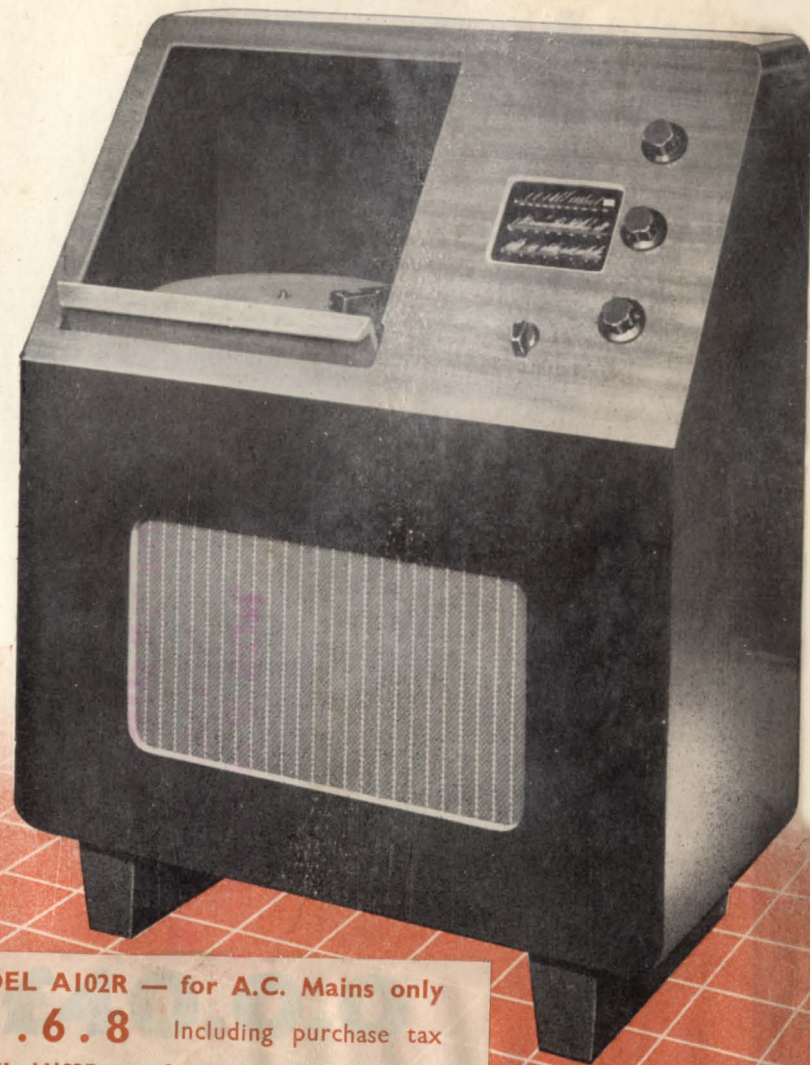

TECHNICAL DETAILS OF THE A102 R.

- A.C. Mains Operated Radio Gramophone Superheterodyne Receiver (200-250 volts, 50-60 cycles).
- Consumption 65 watts plus 15 watts when 'gram motor is in use.
- Wave Ranges: 17-50 m.; 200-550 m.; and 1,000-2,000 m.
- Gramophone Equipment. Light armature pick-up; A.C. driven single playing motor; automatic stop.
- Valves: TH233, VP133, HL133DD, PEN. 383, U403.
- Provision is made for the use of an extension loudspeaker.
- Dimensions: 28 in. wide by 36 in. high by 16 in. deep.

murphy
YOUR DEALER

COUSINS & LIGHT LTD.
RADIO SPECIALISTS
KINGS SQUARE, YORK

RADIOGRAM
murphy

● A 102 R.

The first Murphy post-war Radiogram. . .

How grand after all these years to be announcing a Murphy Radiogram again. This model is the radiogram version of the popular U102 Table Model. The Radio performance is indeed much the same but with two improvements. The A102 R. can and does make good use of a bigger loudspeaker. And since we have to make a big cabinet anyway to accommodate the 'gram equipment we design it so that in itself it helps to improve the reproduction of sound.

The A102 R. is designed for A.C. MAINS use only. A full vision tuning scale is provided giving a long list of station names on Short, Medium and Long Waves.

The Cabinet is designed so that the radio and gramophone sections are side by side. This arrangement is acoustically an advantage and also makes an attractive and pleasing 'layout'. A panel on the left of the cabinet slides downwards to give access to the gramophone turntable and pick-up. The main illustration shows this panel in its open position. Two woods are used in the cabinet—mahogany for the sloping front and top and birch for the sides and base.