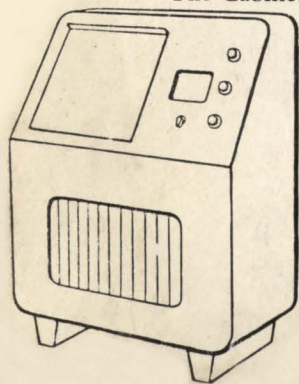

TECHNICAL DETAILS OF THE A102 R.

- A.C. Mains Operated Radio Gramophone Superheterodyne Receiver (200-250 volts, 50-60 cycles).
- Consumption 65 watts plus 15 watts when 'gram motor is in use.
- Wave Ranges: 17-50 m.; 200-550 m.; and 1,000-2,000 m.
- Gramophone Equipment. Light armature pick-up; A.C. driven single playing motor; automatic stop.
- Valves: TH233, VP133, HL133DD, PEN. 383, U403.
- Provision is made for the use of an extension loudspeaker.
- Dimensions: 28 in. wide by 36 in. high by 16 in. deep.

murphy
YOUR DEALER

COUSINS & LIGHT LTD.
RADIO SPECIALISTS
KINGS SQUARE, YORK

RADIOGRAM
murphy

● A 102 R.

The first Murphy post-war Radiogram. . .

How grand after all these years to be announcing a Murphy Radiogram again. This model is the radiogram version of the popular U102 Table Model. The Radio performance is indeed much the same but with two improvements. The A102 R. can and does make good use of a bigger loudspeaker. And since we have to make a big cabinet anyway to accommodate the 'gram equipment we design it so that in itself it helps to improve the reproduction of sound.

The A102 R. is designed for A.C. MAINS use only. A full vision tuning scale is provided giving a long list of station names on Short, Medium and Long Waves.

The Cabinet is designed so that the radio and gramophone sections are side by side. This arrangement is acoustically an advantage and also makes an attractive and pleasing 'layout'. A panel on the left of the cabinet slides downwards to give access to the gramophone turntable and pick-up. The main illustration shows this panel in its open position. Two woods are used in the cabinet—mahogany for the sloping front and top and birch for the sides and base.