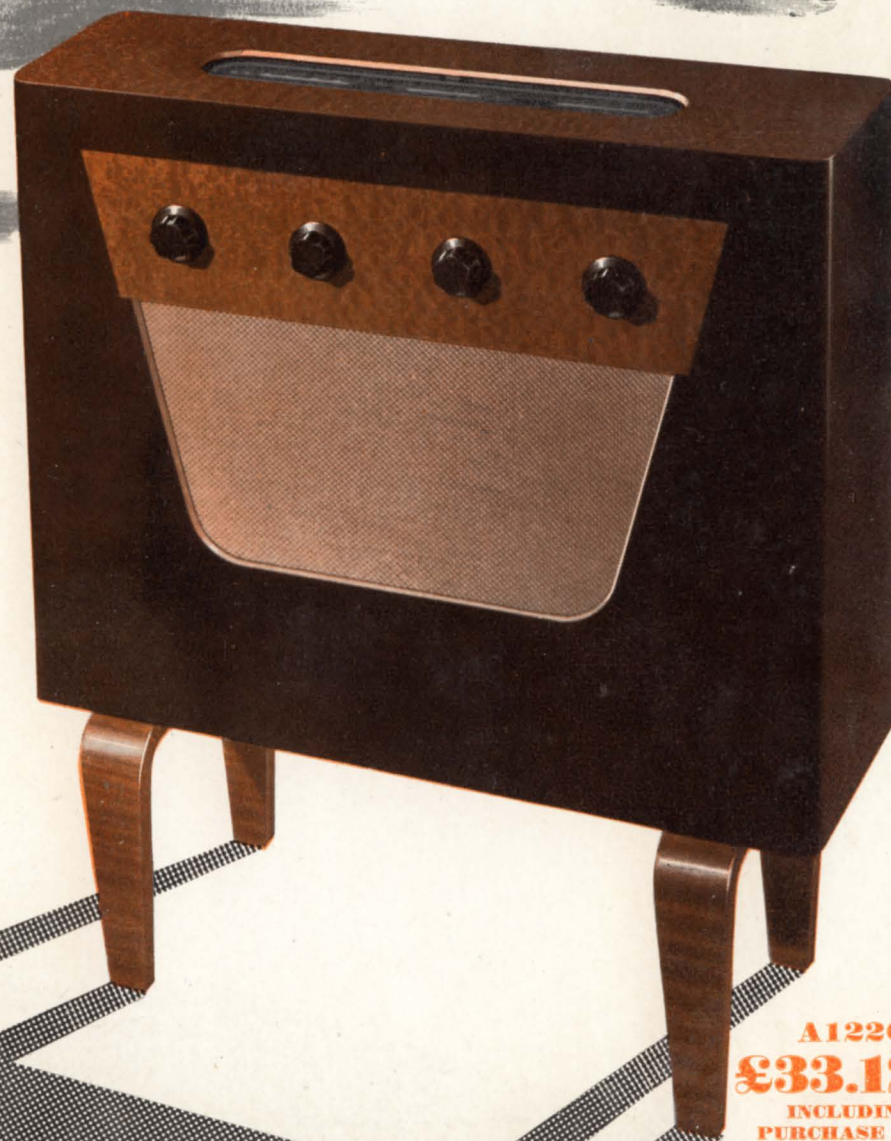

**T**HE **A122C** is the Console version of the A122 Baffle Set. In its external appearance this model represents a somewhat new approach to Console cabinet design. The shallow depth avoids box resonance and thus ensures a very good quality of reproduction on the low notes which is further improved by the use of a 10" speaker. Flywheel tuning is fitted and provision is made for a gramophone pick-up; this can be left permanently plugged in and by the turn of a switch can be cut out of the circuit.

The Cabinet has richly-figured golden mahogany for the top and instrument panel contrasting with the dark wood of sides and front. Gold fabric covers the speaker.

**Consumption** The power consumption of the receiver is approximately 57 watts.

**Size** HEIGHT: 29". WIDTH 25". DEPTH 10".

YOUR  
**murphy**  
DEALER

CUSSINS & LIGHT LTD.  
RADIO SPECIALISTS,  
KINGS SQUARE, YORK.

**A122C**  
**murphy**  
**CONSOLE**

**W**HY do people choose a Console model? Because they want a fine piece of furniture? Because they want something that can stand on its own feet? Because they want a better quality of reproduction? Well, all of them are good reasons and the A122C will, we hope and believe, satisfy you on all three counts. The high fidelity of the radio circuit is enhanced by the large baffle area of the front and the exceptionally narrow "fore and aft" dimensions. The appearance of the A122C is unusual but that's nothing unusual in Murphy cabinet design—if we make ourselves clear. We think it is a beautiful looking set and we know it is a good one.